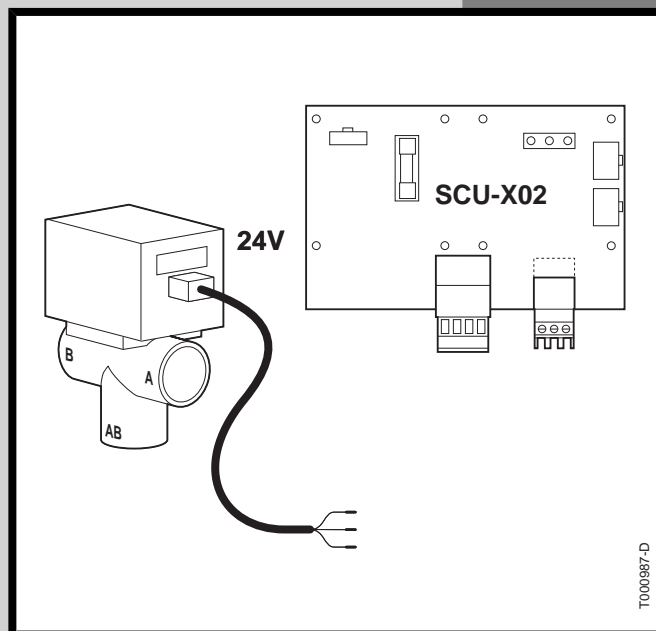

Montage instructie
Assembly instructions
Instructions de montage
Montageanweisung
Instrucciones para el montaje
Istruzioni di montaggio

Driewegklep 24V
3-way valve 24V
Vanne 3 voies 24V
3-Wege-Mischer 24V
Válvula de 3 vías 24V
Valvola a 3 vie 24V

Inhoud verpakking
Set contents
Contenu du kit
Inhalt des Bausatzes
Contenido del paquete
Contenuti del pacchetto

T000988-C

T000989-B

T000980-C

© Copyright

All technical and technological information contained in these technical instructions, as well as any drawings and technical descriptions supplied, remain our property and shall not be multiplied without our prior consent in writing.