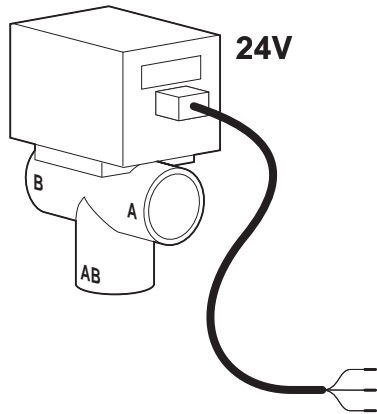

Montage instructie
Assembly instructions
Instructions de montage
Montageanweisung
Instrucciones para el montaje
Istruzioni di montaggio

Driewegklep 24V
3-way valve 24V
Vanne 3 voies 24V
3-Wege-Mischer 24V
Válvula de 3 vías 24V
Valvola a 3 vie 24V

Inhoud verpakking
Set contents
Contenu du kit
Inhalt des Bausatzes
Contenido del paquete
Contenuti del pacchetto

T000988-C

T000989-B

T000980-C

© Copyright

All technical and technological information contained in these technical instructions, as well as any drawings and technical descriptions supplied, remain our property and shall not be multiplied without our prior consent in writing.