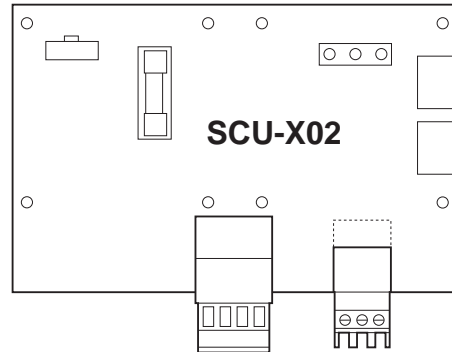

Montage instructie
Assembly instructions
Instructions de montage
Montageanweisung
Instrucciones para el montaje
Istruzioni di montaggio

Driewegklep 24V
3-way valve 24V
Vanne 3 voies 24V
3-Wege-Mischer 24V
Válvula de 3 vías 24V
Valvola a 3 vie 24V

Inhoud verpakking
Set contents
Contenu du kit
Inhalt des Bausatzes
Contenido del paquete
Contenuti del pacchetto

T000988-C

T000989-B

T000980-C

© Copyright

All technical and technological information contained in these technical instructions, as well as any drawings and technical descriptions supplied, remain our property and shall not be multiplied without our prior consent in writing.