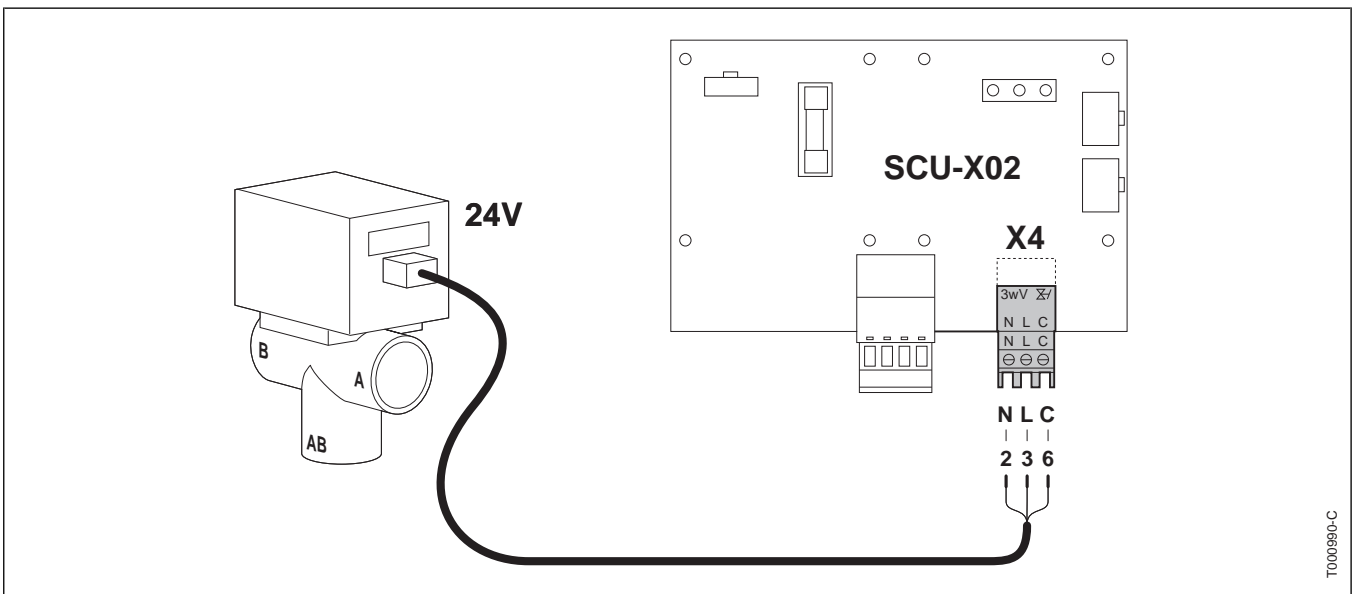

Montage instructie
Assembly instructions
Instructions de montage
Montageanweisung
Instrucciones para el montaje
Istruzioni di montaggio

Driewegklep 24V
3-way valve 24V
Vanne 3 voies 24V
3-Wege-Mischer 24V
Válvula de 3 vías 24V
Valvola a 3 vie 24V

Inhoud verpakking
Set contents
Contenu du kit
Inhalt des Bausatzes
Contenido del paquete
Contenuti del pacchetto

T000988-C

T000989-B

T000980-C

© Copyright

All technical and technological information contained in these technical instructions, as well as any drawings and technical descriptions supplied, remain our property and shall not be multiplied without our prior consent in writing.