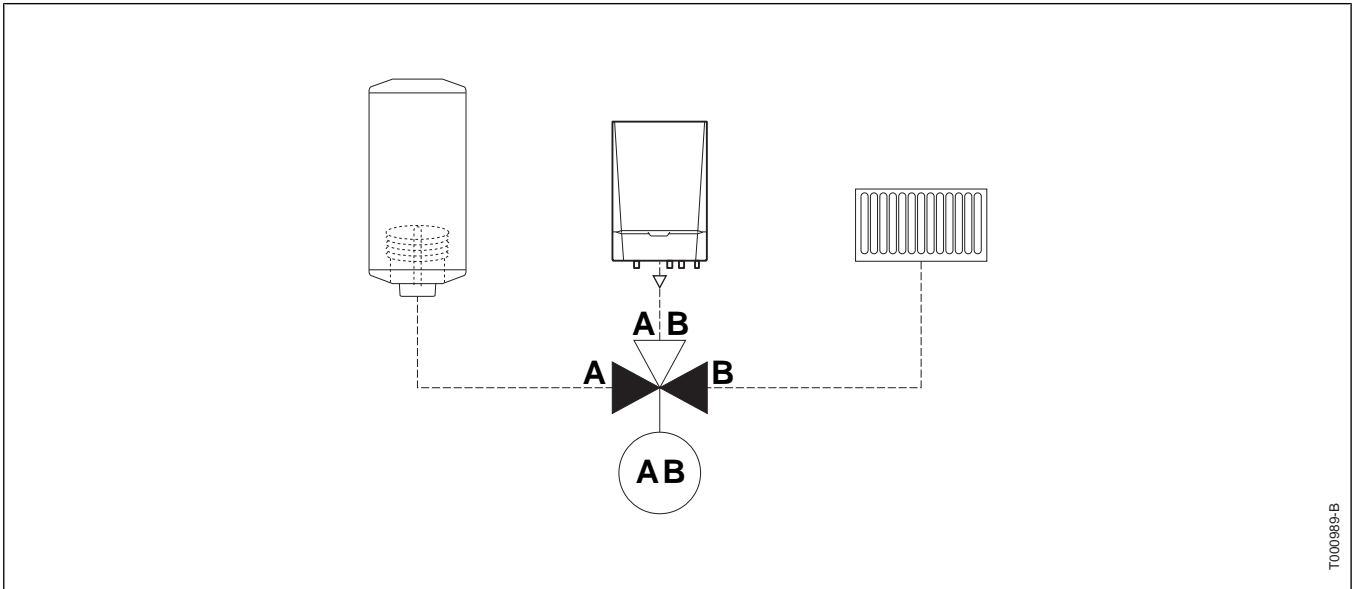

Montage instructie
Assembly instructions
Instructions de montage
Montageanweisung
Instrucciones para el montaje
Istruzioni di montaggio

Driewegklep 24V
3-way valve 24V
Vanne 3 voies 24V
3-Wege-Mischer 24V
Válvula de 3 vías 24V
Valvola a 3 vie 24V

Inhoud verpakking
Set contents
Contenu du kit
Inhalt des Bausatzes
Contenido del paquete
Contenuti del pacchetto

T000988-C

T000989-B

T000980-C

© Copyright

All technical and technological information contained in these technical instructions, as well as any drawings and technical descriptions supplied, remain our property and shall not be multiplied without our prior consent in writing.