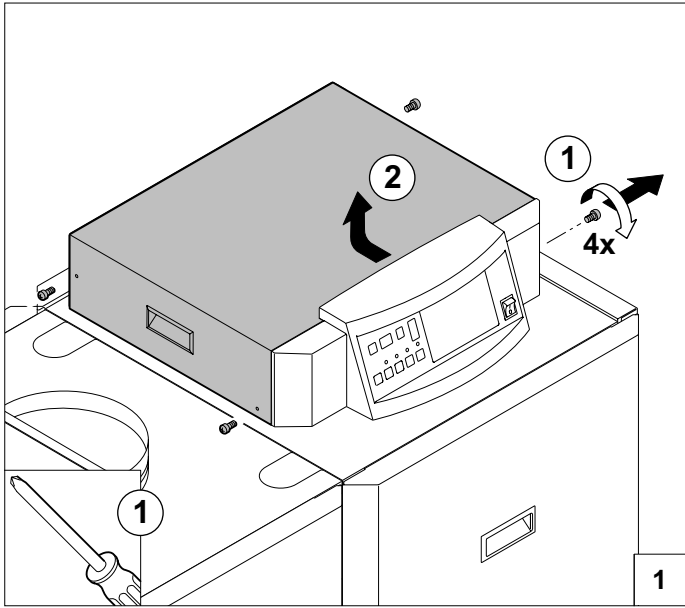

Montage instructie
Assembly instructions
Instructions de montage
Montageanweisung

Interface + **Remeha Gas 310 ECO**

Inhoud verpakking
Set contents
Contenu du jeu
Inhalt des Bausatzes

© Copyright

All technical and technological information contained in these technical instructions, as well as any drawings and technical descriptions supplied, remain our property and shall not be multiplied without our prior consent in writing.