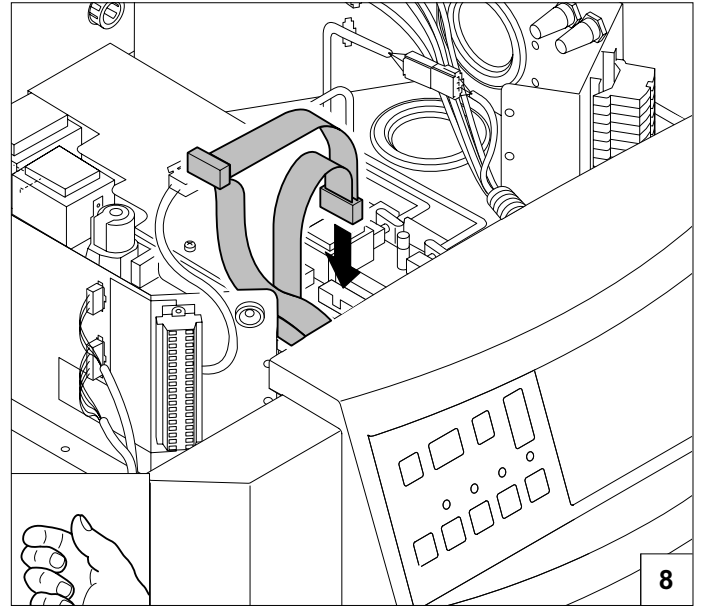

Montage instructie
Assembly instructions
Instructions de montage
Montageanweisung

Interface + **Remeha Gas 310 ECO**

Inhoud verpakking
Set contents
Contenu du jeu
Inhalt des Bausatzes

© Copyright

All technical and technological information contained in these technical instructions, as well as any drawings and technical descriptions supplied, remain our property and shall not be multiplied without our prior consent in writing.