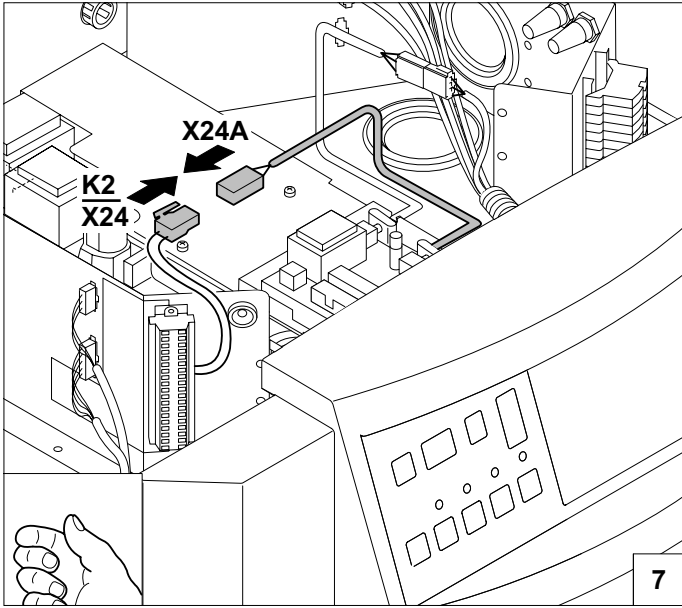

Montage instructie
Assembly instructions
Instructions de montage
Montageanweisung

Interface + **Remeha Gas 310 ECO**

Inhoud verpakking
Set contents
Contenu du jeu
Inhalt des Bausatzes

© Copyright

All technical and technological information contained in these technical instructions, as well as any drawings and technical descriptions supplied, remain our property and shall not be multiplied without our prior consent in writing.